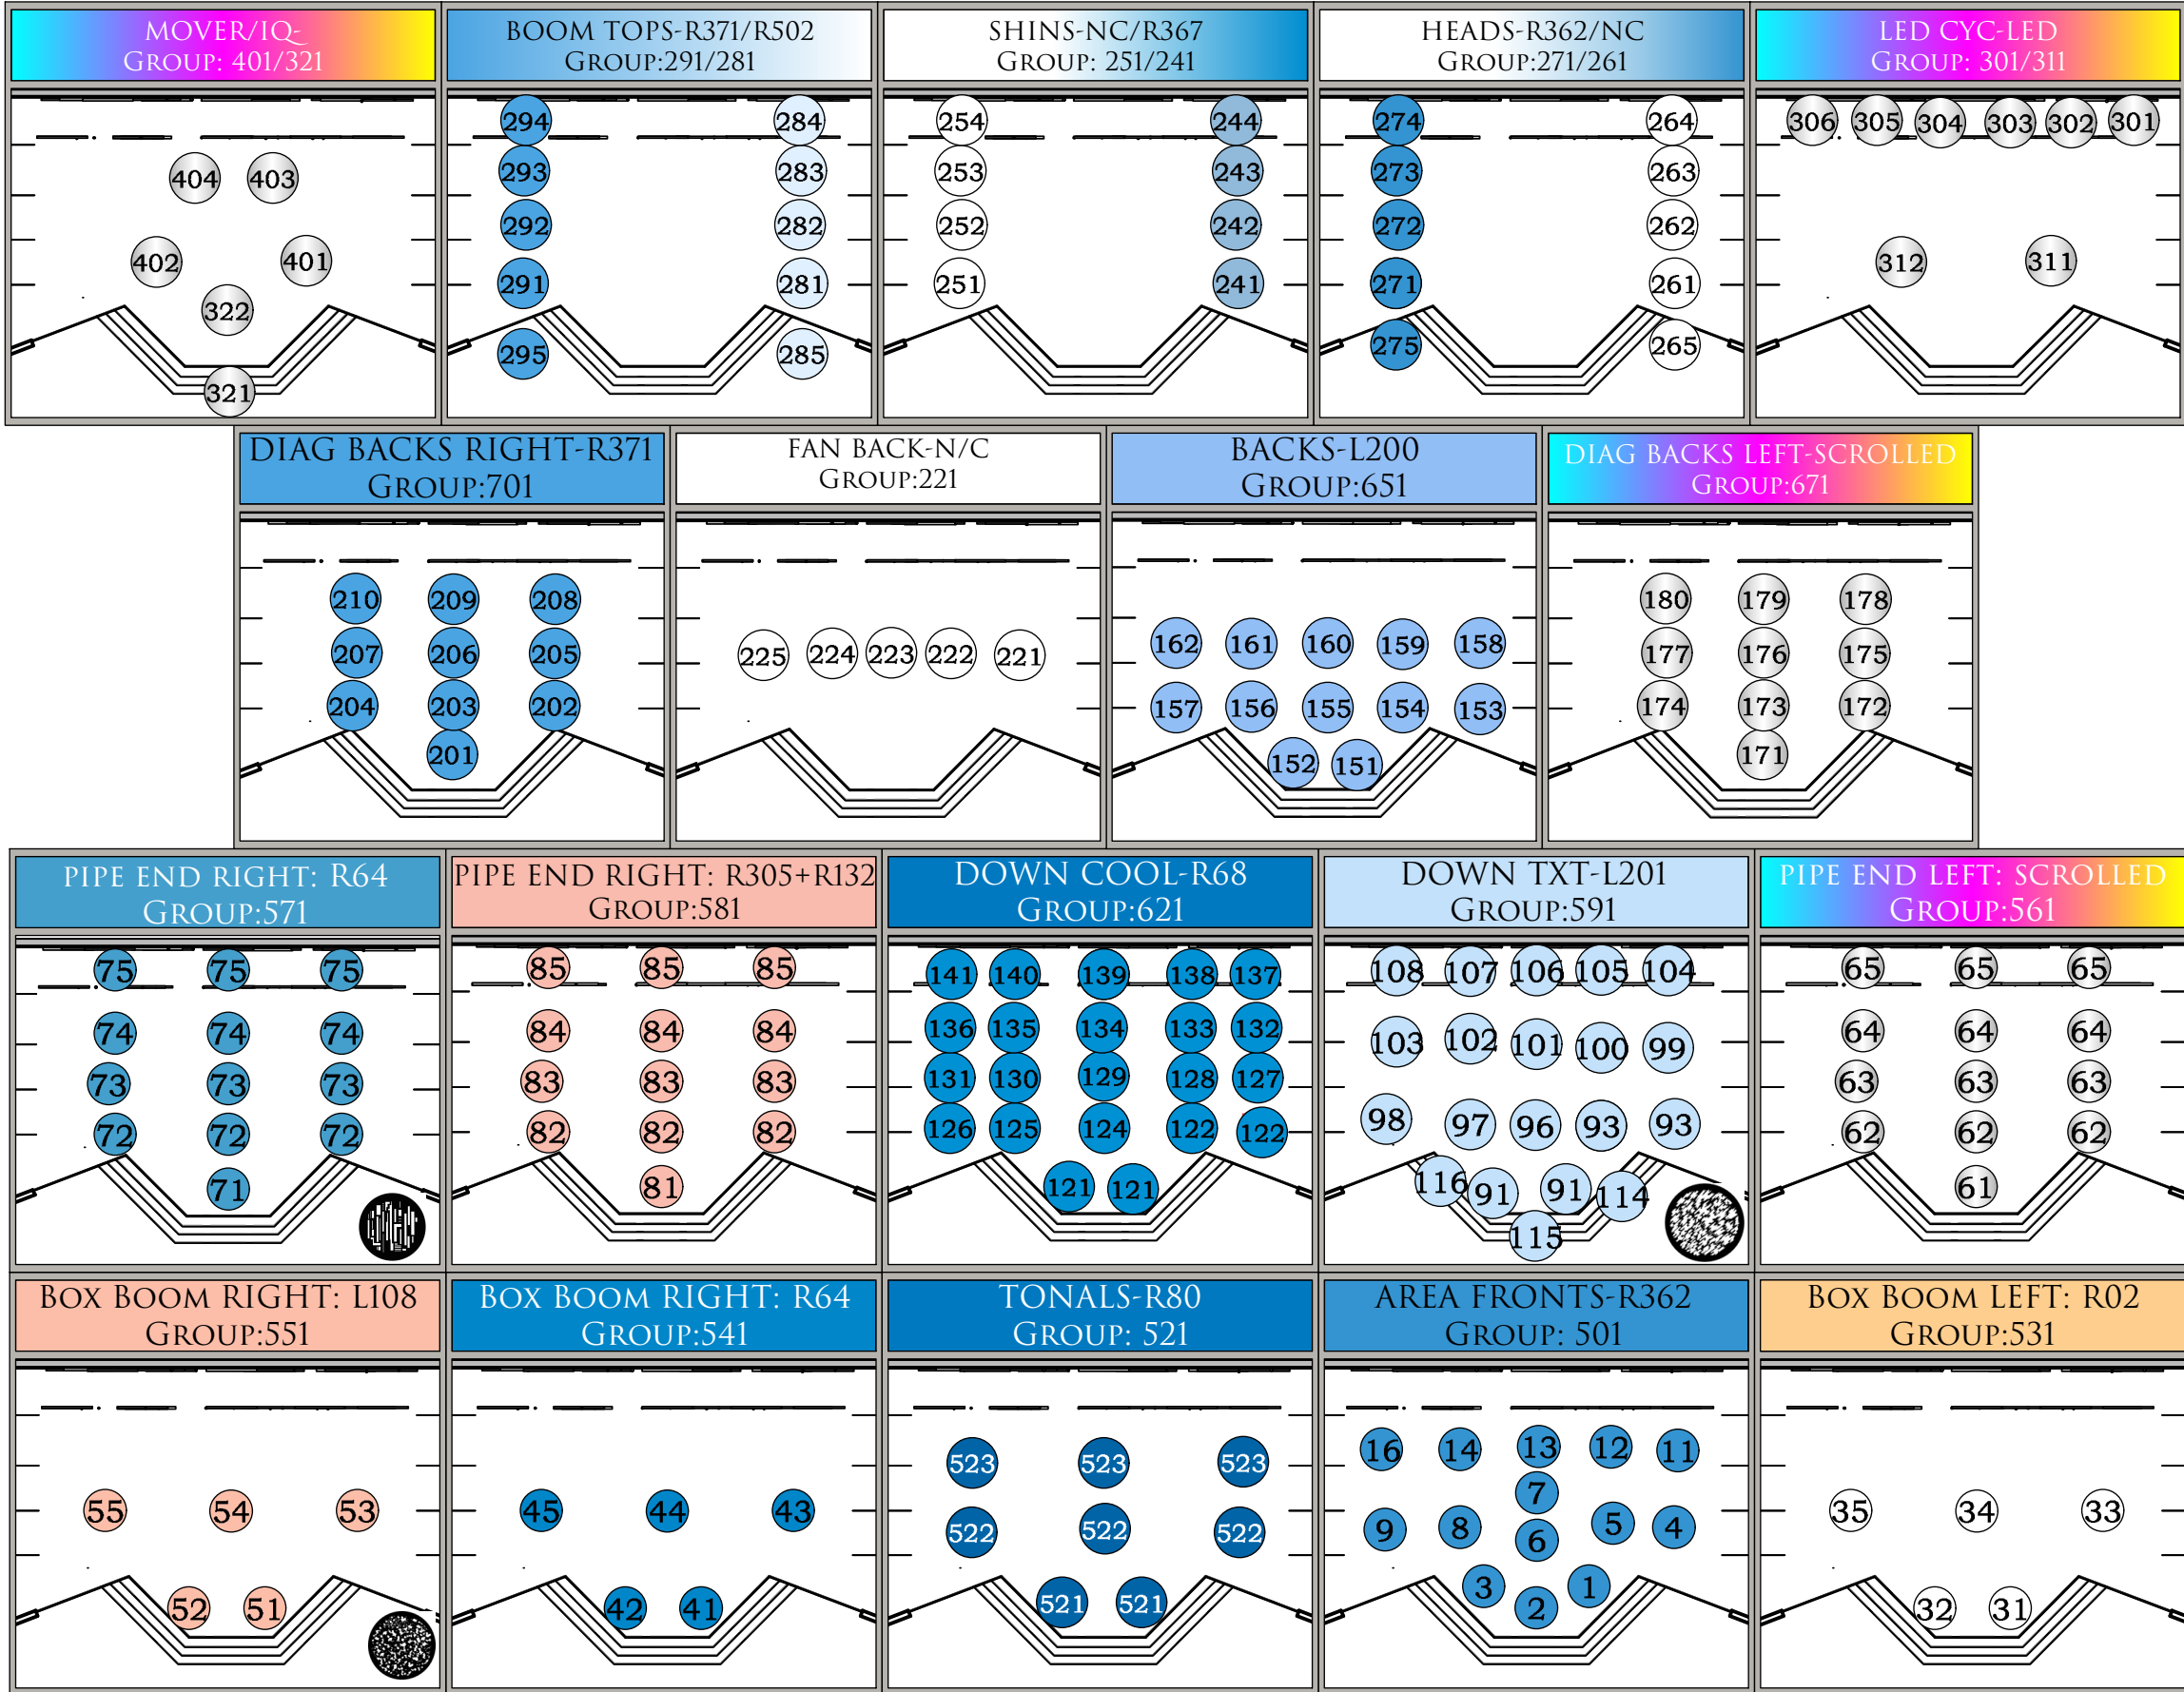

THE ILIAD

MAGIC SHEET

SPECIALS		
CHAN	PURPOSE	COLOR
MOUNT OLYMPUS		
411	MT. O FRONT	R53
412	MT O DN	L201
421	MT O US DN	L201
503	MT OLYMPUS BX	N/C
OCEAN SPE		
431	OCEAN 1	R73
432	OCEAN 2	R73
433	OCEAN 2TWIN SPIN	
434	OCEAN 2 TWIN SPIN	
DIAG FOOTS		
451	DIAG FOOTS	R27
452	DIAG FOOTS	R27
PIPE SCRAPE		
471	PIPE SCRAPE H DL	L201+R132
474	PIPE SCRAPE H UR	L201+R132
475	PIPE SCRAPE MID-IL	L201+R132
476	PIPE SCRAPE LOW-2L	L201+R132
481	PIPE SCRAPE LOW-1R	L201+R132
482	PIPE SCRAPE MID-2R	L201+R132
PIPE TXT		
491	PIPE TXT HIGH DL	N/C
493	PIPE TXT HIGH DR	N/C
494	PIPE TXT HIGH UR	N/C
495	PIPE TXT MID-IL	N/C
496	PIPE TXT LOW-2L	N/C
497	PIPE TXT MID-1R	N/C
498	PIPE TXT MID-2R	N/C
SPE		
601	DSC SPE	R132
602	COLUMN SPE	R132
611	OCEAN DOWN	R362
LARGE BULBS		
801	LARGE BULBS ON 3RD	N/C
802	LARGE BULBS ON 3RD	N/C
803	LARGE BULBS ON 4TH	N/C
804	LARGE BULBS ON 4TH	N/C
SMALL BULBS		
811	SMALL BULBS ON 3RD	N/C
812	SMALL BULBS ON 3RD	N/C
813	SMALL BULBS ON 4TH	N/C
814	SMALL BULBS ON 4TH	N/C

MACROS

1	ALL NIPS
6	CUE ONLY
7	TRACK
8	TRACE
11	A BLK CLEAN
16	SELECT ACTIVE
21	RECORD PRESET
31	UPDATE PRESET
51	BLOCK
56	I-BLOCK
61	CLR BLK LBL
101	RCRD PRE-COLOR
102	UPDATE PRE-COLOR